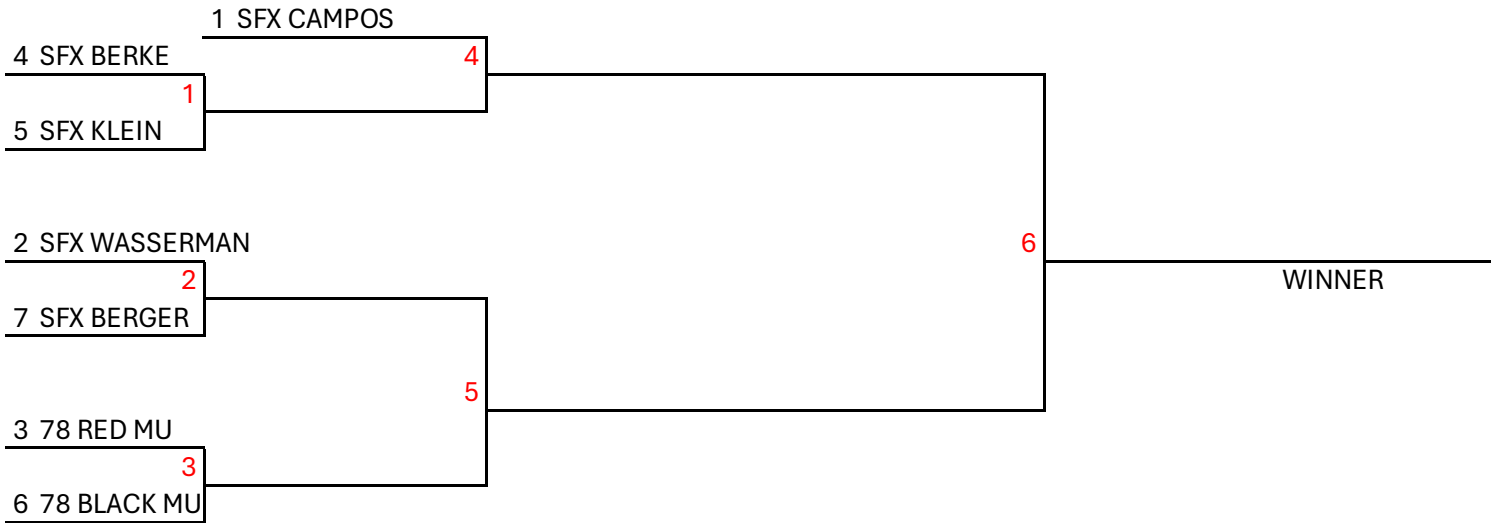

**PROSPECT PARK BASEBALL ASSOC
2024 TOURNAMENT SCHEDULE**

5/16/24

MUSTANG WEST

| # | Day | Date | Time | Team 1 | Team 2 | Field | Division |
|-------|-----|---------|----------|---------------|-------------|-----------------|--------------|
| TMUW1 | SAT | 6/8/24 | 12:50 PM | SFX BERKE | SFX KLEIN | PROSPECT PARK 6 | MUSTANG WEST |
| TMUW2 | SAT | 6/8/24 | 3:00 PM | SFX WASSERMAN | SFX BERGER | PROSPECT PARK 6 | MUSTANG WEST |
| TMUW3 | SAT | 6/8/24 | 5:10 PM | 78 RED MU | 78 BLACK MU | PROSPECT PARK 6 | MUSTANG WEST |
| TMUW4 | SUN | 6/9/24 | 10:40 AM | SFX CAMPOS | WINNER 1 | PROSPECT PARK 6 | MUSTANG WEST |
| TMUW5 | SUN | 6/9/24 | 12:50 PM | WINNER 2 | WINNER 3 | PROSPECT PARK 6 | MUSTANG WEST |
| TMUW6 | SAT | 6/15/24 | 2:30 PM | WINNER 4 | WINNER 5 | PROSPECT PARK 7 | MUSTANG WEST |

The game number on the brackets is the last digit in the game number in the chart
(e.g., TMUW1 is game 1 in the bracket)

The number to the left of the team name is the randomly drawn seeding, NOT the game number.